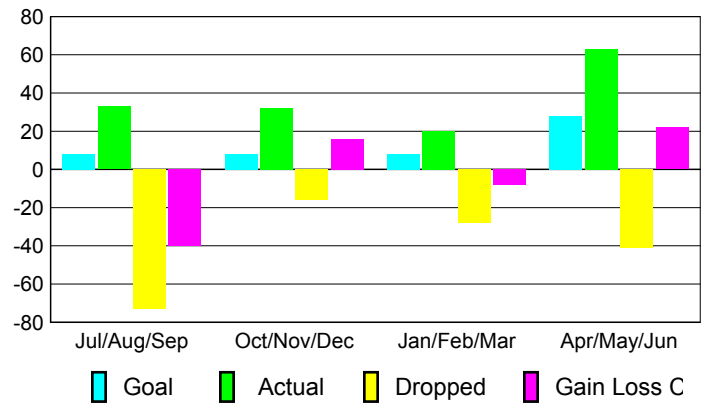

Membership Results 2009-2010

Goal, New, Dropped, Gain/Loss