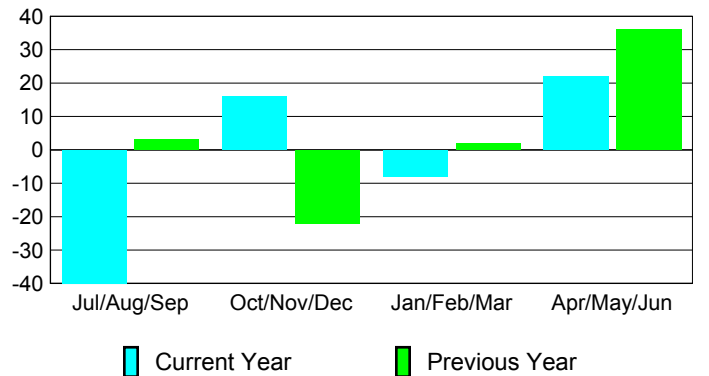

Membership Results
2009-2010

Membership
2008-2009

Month	Net Memb Goal	Actual New Memb	Actual Dropped Memb	Gain/Loss of Memb	Gain/Loss of Memb
Jul/Aug/Sep	8	33	-73	-40	3
Oct/Nov/Dec	8	32	-16	16	-22
Jan/Feb/Mar	8	20	-28	-8	2
Apr/May/June	28	63	-41	22	36
Totals	52	148	-158	-10	19

Membership Results 2009-2010

Goal, New, Dropped, Gain/Loss

Comparison of Membership Gain/Loss

Current Year Compared to the Previous Year

Gender Comparison 2009-2010